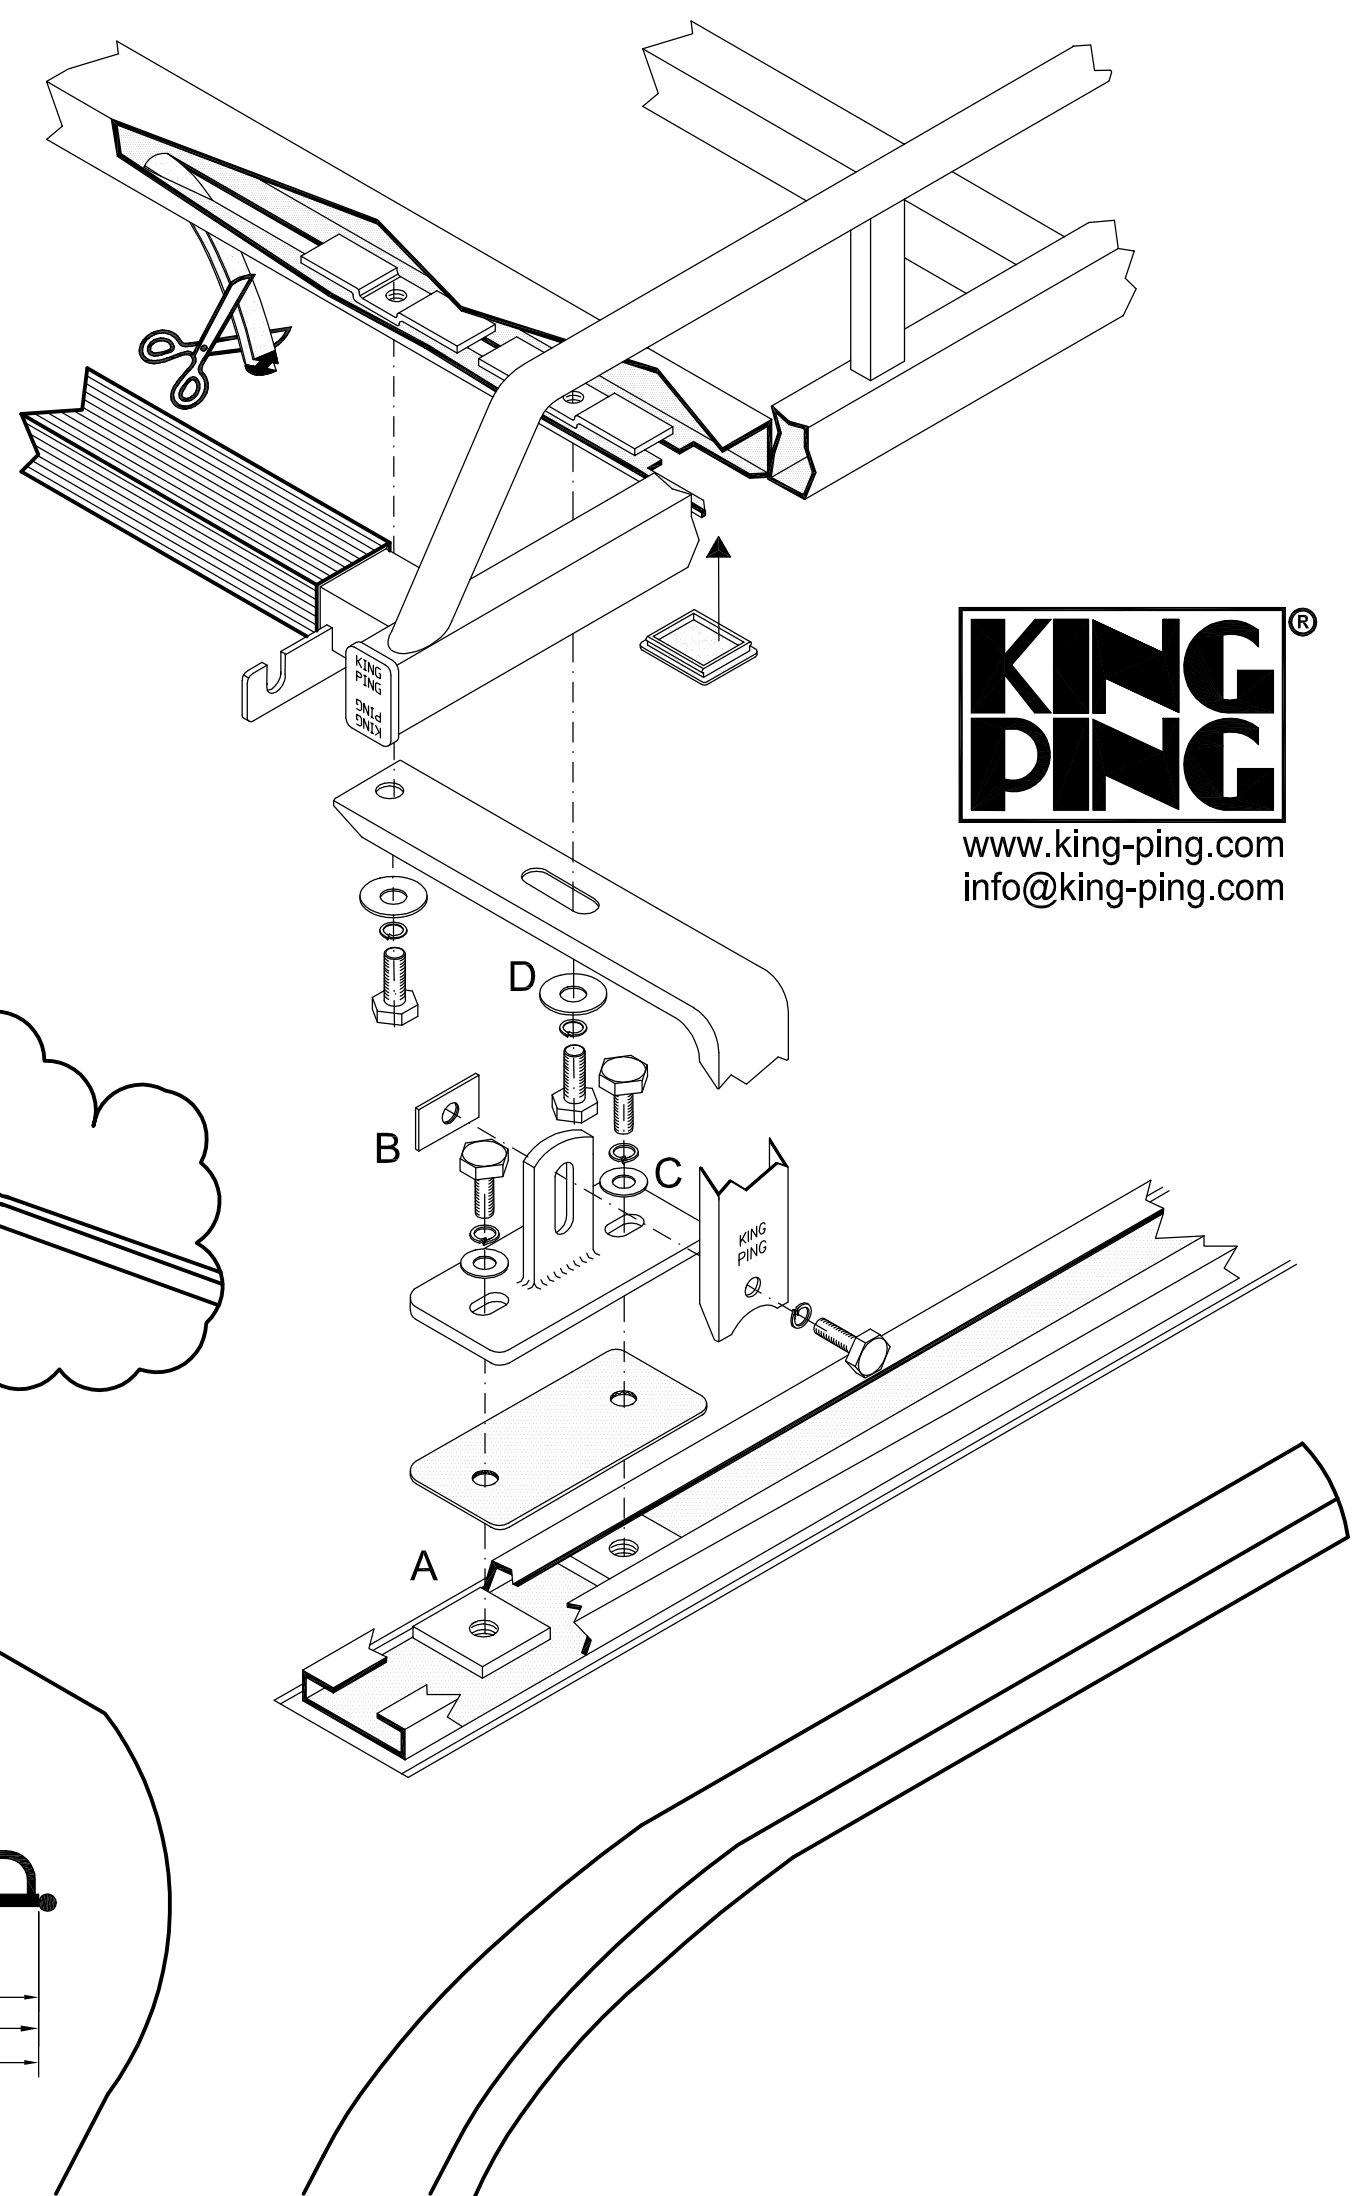

Mercedes Sprinter 2007 Volkswagen Crafter

450x160cm. L4 H2

 S	12x	 12x	 12x
 A	24x	 M8x20 60x	 12x
 B	12x	 M8 60x	 M8 2x
 M8 24x	24x	 M8 2xD C 24x	
 2x		 M8 3xD D 24x	

KING PING[®]
www.king-ping.com
info@king-ping.com