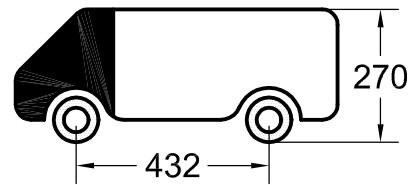

Mercedes Sprinter 2007 Volkswagen Crafter

450x160cm. L4 H2

 S	12x	 12x	 12x
 A	24x	 M8x20 60x	 12x
 B	12x	 M8 60x	 M8 2x
 M8 24x	24x	 M8 2xD C 24x	
 2x		 M8 3xD D 24x	

KING PING[®]
www.king-ping.com
info@king-ping.com